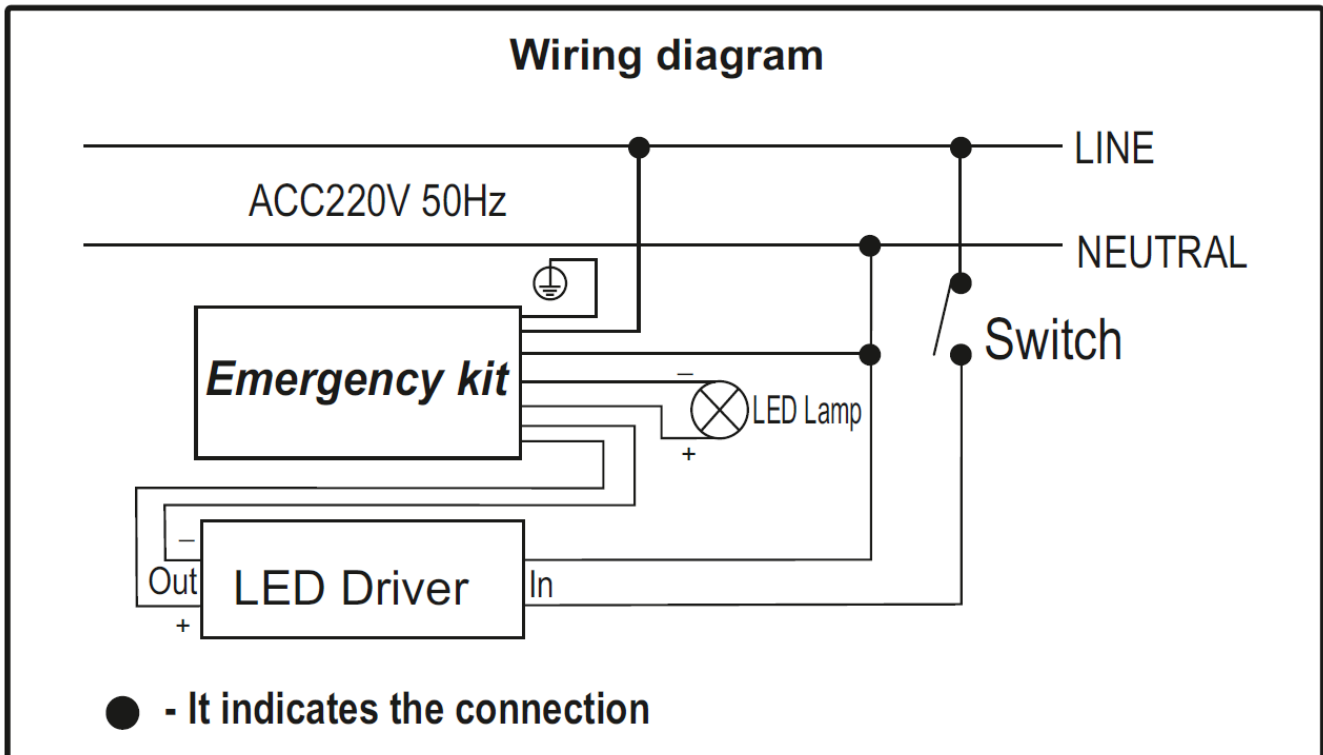

● Red = Charging ● Blue = Emergency ● Green = Power