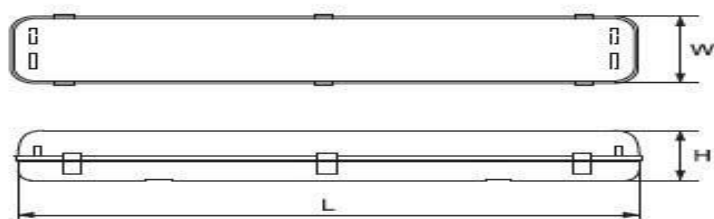

ELMARK[®]

The Brand of Electricity

BELLA LUMINAIRE

SMD2835 STELLAR

GENERAL INFORMATION »

- ∴ Rated voltage: 230V/ 50-60Hz
- ∴ Power: 18W; 36W; 54W
- ∴ Colour temperature: 4000K; 6500K
- ∴ LED source: Sanan SMD2835
- ∴ Colour: Grey
- ∴ Body: PC
- ∴ Diffuser: PC Opal
- ∴ Clips: Polycarbonate
- ∴ Cable gland, metal clips for wall fixing
- ∴ Colour rendering index: Ra≥80
- ∴ Switch on/off: 20 000
- ∴ Average life: 30 000h
- ∴ Protection against dust and moisture: IP65
- ∴ Available in variant with an emergency kit

AREAS OF APPLICATION »

- ∴ Damp areas
- ∴ Dusty environment
- ∴ Kitchen premises
- ∴ Roofed outdoor areas

PRODUCT DETAILS »

Catalogue number	Catalogue number with Emergency kit	Watt (W)	Whole fixture Lumens (lm)	Colour temp. (K)	Colour body
9XBR18LED	-	18	1620	4000	grey
9XBR18LEDCW	-	18	1620	6500	grey
9XBR36LED	9XBR36LEDE	36	3240	4000	grey
9XBR36LEDCW	9XBR36LEDCWE	36	3240	6500	grey
9XBR54LED	9XBR54LEDE	54	4860	4000	grey
9XBR54LEDCW	9XBR54LEDCWE	54	4860	6500	grey

DIMENSIONS »

Model	Length	Width	Height
9XBR18LED	610	75	62
9XBR18LEDCW	610	75	62
9XBR36LED	1210	75	62
9XBR36LEDCW	1210	75	62
9XBR54LED	1510	75	62
9XBR54LEDCW	1510	75	62

LED EMERGENCY KIT SPECIFICATIONS »