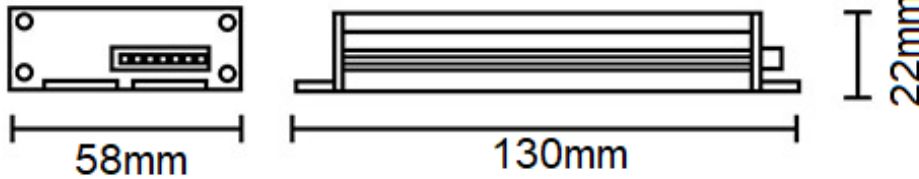

● Red = Charging ● Blue = Emergency ● Green = Power